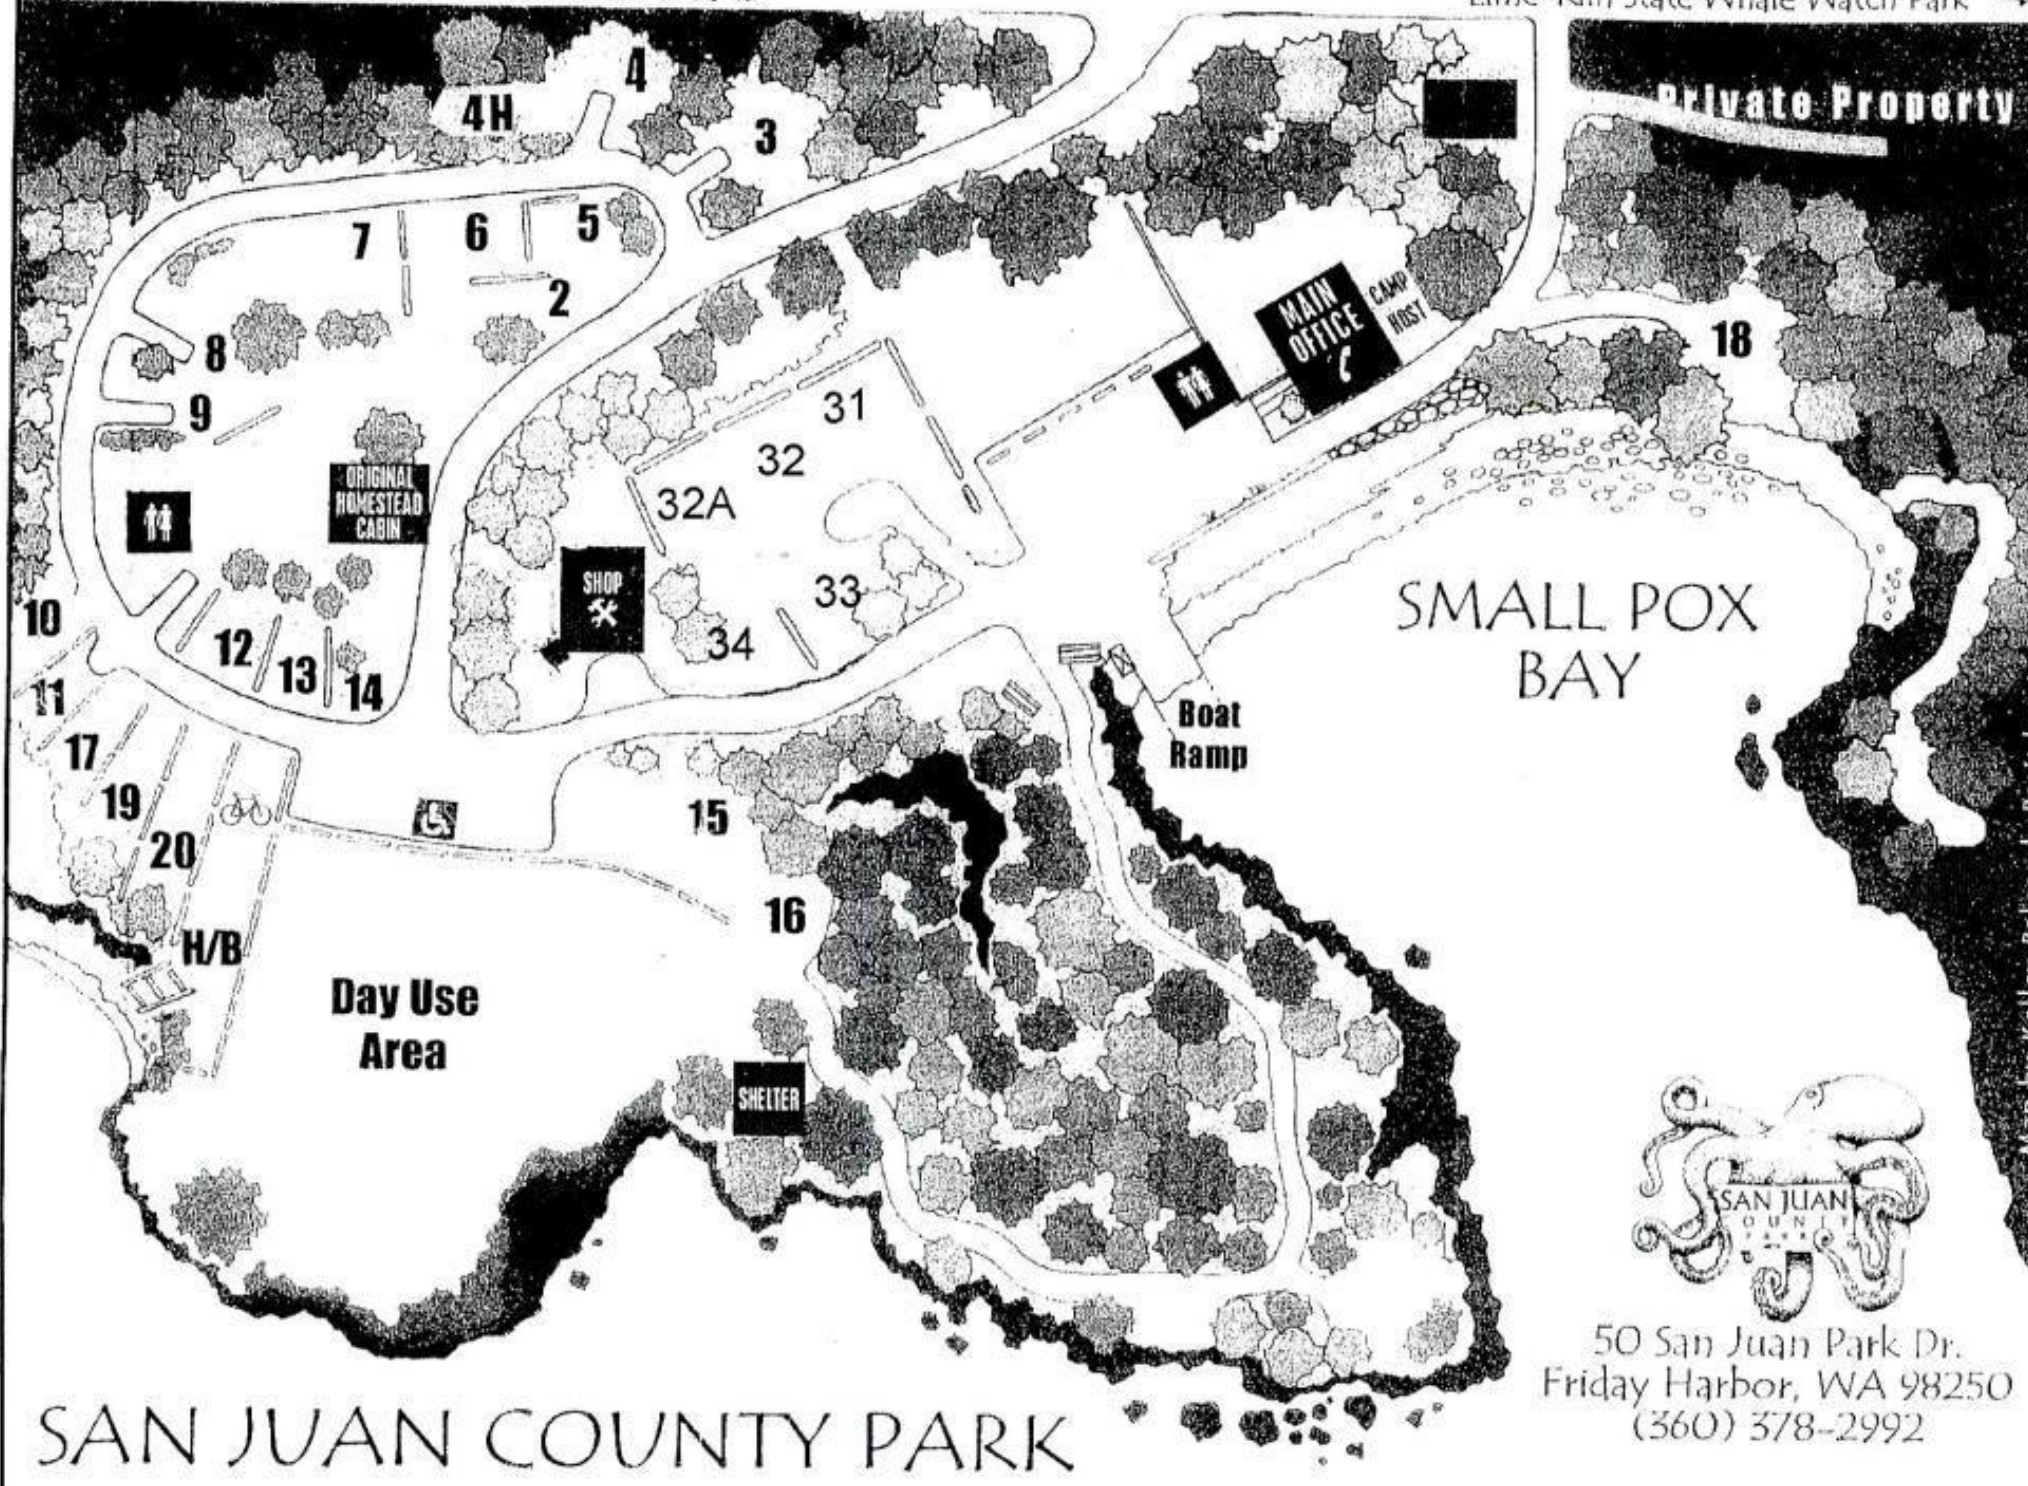

WESTSIDE ROAD

Lime-Kiln State Whale Watch Park →

Private Property

SAN JUAN COUNTY PARK

50 San Juan Park Dr.
 Friday Harbor, WA 98250
 (360) 378-2992